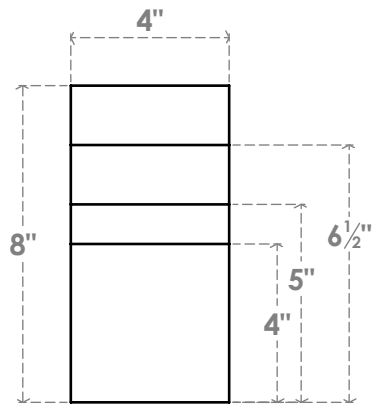

RFTP04X08X16MON

4"W X 8"H X 16"L MONTEREY ARCHITECTURAL GRADE PVC RAFTER TAIL

SIDE PROFILE

ISOMETRIC

FRONT PROFILE

EKENA
 MILLWORK
 EKENA MILLWORK
 2300 WEST MAIN ST.
 CLARKSVILLE, TX 75426
 TOLL FREE: 866-607-0453
 WWW.EKENAMILLWORK.COM

NOTES

1. INSTALLATION TO BE COMPLETED IN ACCORDANCE WITH MANUFACTURER'S SPECIFICATIONS.
2. DRAWING MAY NOT BE TO SCALE
3. THIS DRAWING IS INTENDED FOR DESIGN AND PLANNING PURPOSES ONLY.
4. ALL INFORMATION CONTAINED HEREIN WAS CURRENT AT THE TIME OF DEVELOPMENT BUT MUST BE REVIEWED AND APPROVED BY THE PRODUCT MANUFACTURER TO BE CONSIDERED ACCURATE.
5. ARCHITECTURAL GRADE PVC PRODUCTS ARE MADE FROM EXPANDED CELLULAR PVC AND COME NATURALLY WHITE BUT MAY BE PAINTED