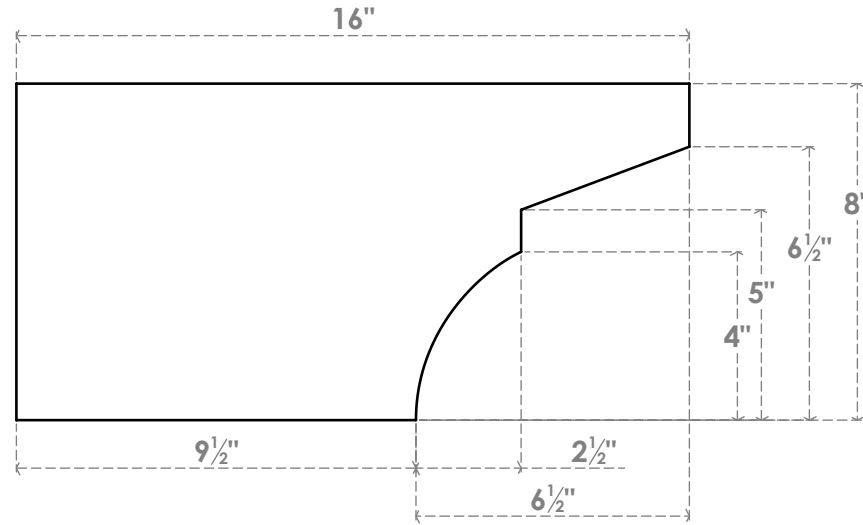

RFTP04X08X16MON

4"W X 8"H X 16"L MONTEREY ARCHITECTURAL GRADE PVC RAFTER TAIL

SIDE PROFILE

ISOMETRIC

FRONT PROFILE

EKENA
 MILLWORK
 EKENA MILLWORK
 2300 WEST MAIN ST.
 CLARKSVILLE, TX 75426
 TOLL FREE: 866-607-0453
 WWW.EKENAMILLWORK.COM